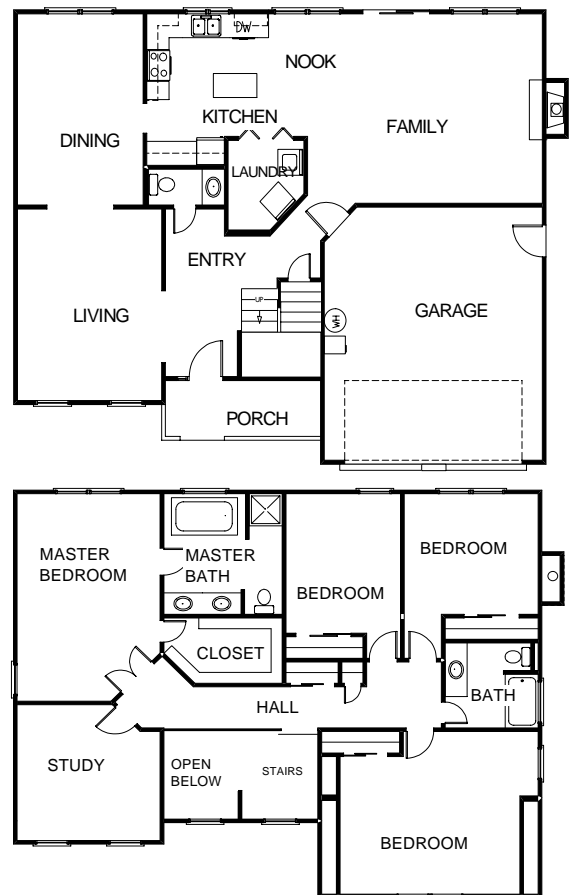

# PEARL II

- 4 BEDROOMS
- 2.5 BATHS, INCLUDING MASTER SUITE LUXURY BATH
- KITCHEN WITH CENTER ISLAND AND BREAKFAST NOOK
- FAMILY ROOM
- LIVING ROOM & DINING ROOM
- LAUNDRY ROOM
- MODEL SHOWN WITH OPTIONAL BRICK ACCENT (SEE SITE AGENT FOR PRICING)
- MODEL SHOWN WITH OPTIONAL METAL ROOF (SEE SITE AGENT FOR PRICING)
- 2,762 SQUARE FEET OF LIVING AREA

[NewHomesVEI.com](http://NewHomesVEI.com)

ARTIST RENDERING/PHOTO AND FLOOR PLAN LAYOUT ARE FOR ILLUSTRATION PURPOSES ONLY. DETAILS ARE SUBJECT TO CHANGE.