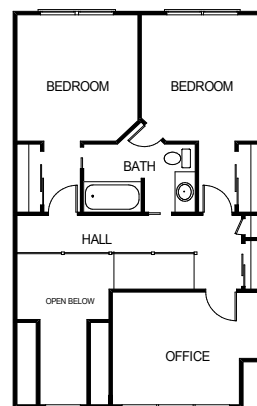

POWELL

- 3 BEDROOMS INCLUDING FIRST FLOOR MASTER SUITE
- 2.5 BATHS, INCLUDING FIRST FLOOR MASTER SUITE BATH
- KITCHEN WITH CENTER ISLAND AND BREAKFAST NOOK
- FAMILY ROOM
- DINING ROOM
- OFFICE/STUDY
- LAUNDRY ROOM
- 2,278 SQUARE FEET OF LIVING AREA

NewHomesVEI.com

ARTIST RENDERING/PHOTO AND FLOOR PLAN LAYOUT ARE FOR ILLUSTRATION PURPOSES ONLY. DETAILS ARE SUBJECT TO CHANGE.