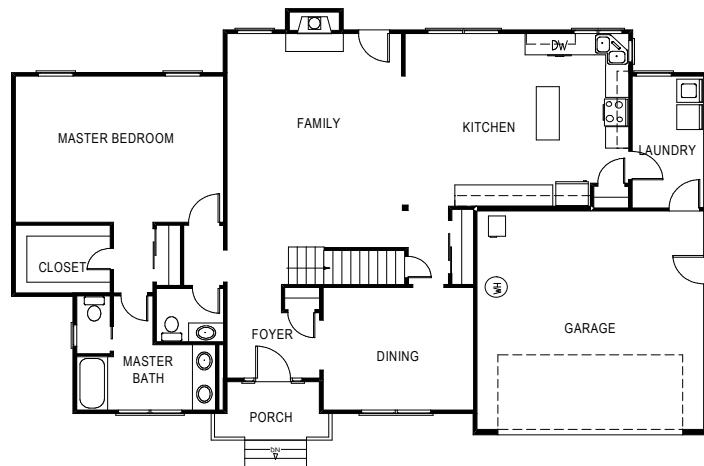

POWELL

- 3 BEDROOMS INCLUDING FIRST FLOOR MASTER SUITE
- 2.5 BATHS, INCLUDING FIRST FLOOR MASTER SUITE BATH
- KITCHEN WITH CENTER ISLAND AND BREAKFAST NOOK
- FAMILY ROOM
- DINING ROOM
- OFFICE/STUDY
- LAUNDRY ROOM
- 2,278 SQUARE FEET OF LIVING AREA

NewHomesVEI.com

ARTIST RENDERING/PHOTO AND FLOOR PLAN LAYOUT ARE FOR ILLUSTRATION PURPOSES ONLY. DETAILS ARE SUBJECT TO CHANGE.